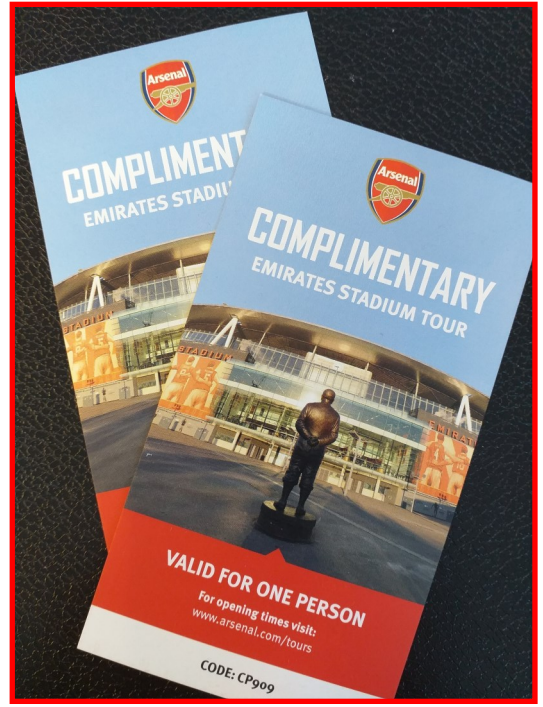

Good luck!

Half Term Events often book up early - check the newsletter for anything we discover.

The British Library - free events

Have fun with legendary journeys and mythical creatures. Free tickets released soon. Explore the fantastical stories surrounding Alexander the Great. Move, create, design, build and relax with authors, artists, musicians, dancers and storytellers. There will also be special sensory storytelling adventures for under 5s to make things, dance and sing.